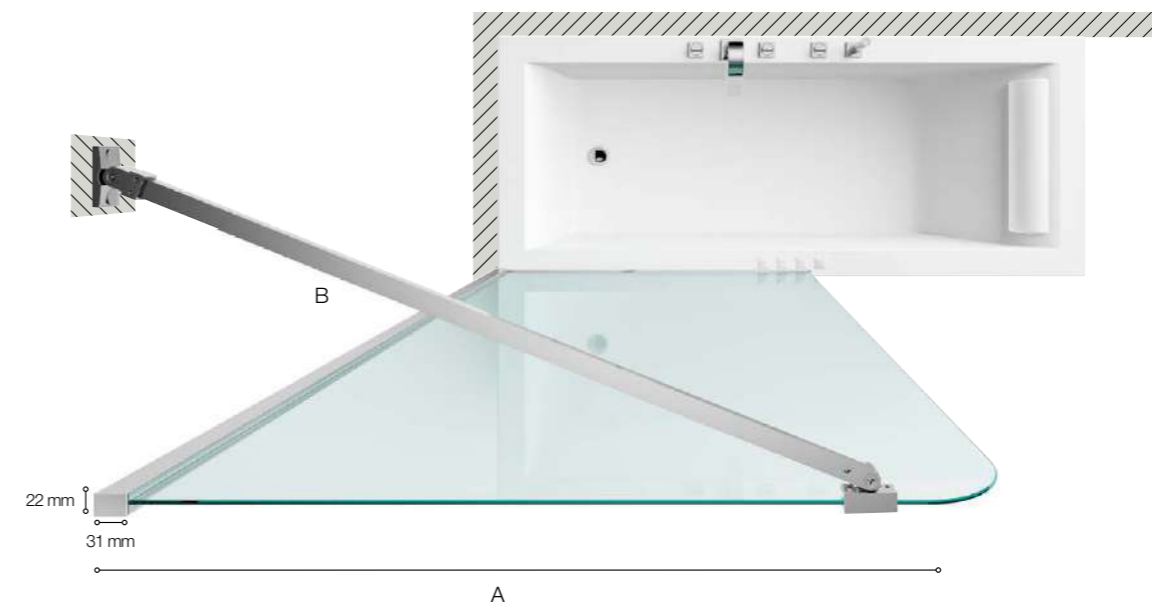

TSV50

Sopravasca_Bathtub shower panel **H 1500 mm**

BOX COMPLETO
COMPLETE SHOWER ENCLOSURE

Specifiche tecniche / Technical specifications

Dimensioni (A) / Sizes (A)

L/W (A) mm	H/H mm	Peso vetro kg	Asta di fissaggio tagliabile mm (B)
		Glass weight kgs	Cutttable support arm mm (B)
900	1500	21	880