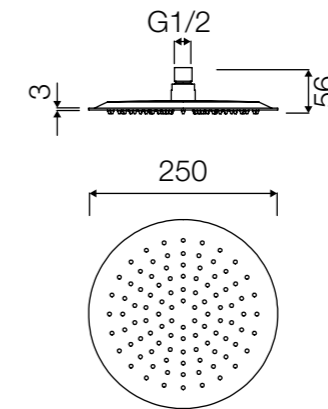

Set Tondo

caratteristiche_characteristics

SET DOCCIA COMPLETO

- Braccio a muro in ottone 40 cm
- Soffione Tondo Ø 20 cm in acciaio inox spess. 7,5 mm
- Incasso doccia in ottone con deviatore a leva
- Doccetta in ABS
- Supporto a muro per doccetta
- Flessibile: 150 cm
- Materiale: Ottone
- Finitura: Cromo

COMPLETE SHOWER SET

- Brass wall arm 40 cm
- Stainless steel rain shower head Ø 20 cm, depth 7,5 mm
- Brass built-in mixer with lever diverter
- ABS handheld shower head
- Wall support for handheld shower head
- Flexible hose: 150 cm
- Material: Brass
- Finish: Chrome

colori_colors

cromo
chrome

dettagli_details

HKSO103C
Soffione tondo
Round showerhead
20x20 cm

HKSO104C
Soffione tondo
Round showerhead
25x25 cm

HKSO105C
Soffione tondo
Round showerhead
30x30 cm

HKDOC131C
Doccetta tonda
Round handheld showerhead

HKSUP121C
Supporto doccetta tonda
Round handheld showerhead holder

HKAST111C
Asta a muro tonda
Round wall-mounted shower arm

HKINC143C
Incasso doccia tondo
Recessed round shower control