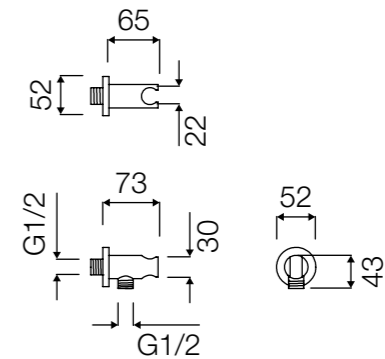

Set Tondo

caratteristiche_characteristics

SET DOCCIA COMPLETO

- Braccio a muro in ottone 40 cm
- Soffione Tondo Ø 20 cm in acciaio inox spess. 7,5 mm
- Incasso doccia in ottone con deviatore a leva
- Doccetta in ABS
- Supporto a muro per doccetta
- Flessibile: 150 cm
- Materiale: Ottone
- Finitura: Cromo

COMPLETE SHOWER SET

- Brass wall arm 40 cm
- Stainless steel rain shower head Ø 20 cm, depth 7,5 mm
- Brass built-in mixer with lever diverter
- ABS handheld shower head
- Wall support for handheld shower head
- Flexible hose: 150 cm
- Material: Brass
- Finish: Chrome

colori_colors

cromo
chrome

dettagli_details

HKSO103C
Soffione tondo
Round showerhead
20x20 cm

HKSO104C
Soffione tondo
Round showerhead
25x25 cm

HKSO105C
Soffione tondo
Round showerhead
30x30 cm

HKDOC131C
Doccetta tonda
Round handheld showerhead

HKSUP121C
Supporto doccetta tonda
Round handheld showerhead holder

HKAST111C
Asta a muro tonda
Round wall-mounted shower arm

HKINC143C
Incasso doccia tondo
Recessed round shower control