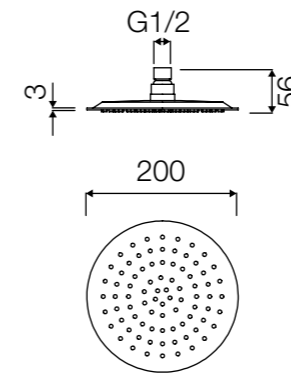

Set Tondo

caratteristiche_characteristics

SET DOCCIA COMPLETO

- Braccio a muro in ottone 40 cm
- Soffione Tondo Ø 20 cm in acciaio inox spess. 7,5 mm
- Incasso doccia in ottone con deviatore a leva
- Doccetta in ABS
- Supporto a muro per doccetta
- Flessibile: 150 cm
- Materiale: Ottone
- Finitura: Cromo

COMPLETE SHOWER SET

- Brass wall arm 40 cm
- Stainless steel rain shower head Ø 20 cm, depth 7,5 mm
- Brass built-in mixer with lever diverter
- ABS handheld shower head
- Wall support for handheld shower head
- Flexible hose: 150 cm
- Material: Brass
- Finish: Chrome

colori_colors

cromo
chrome

dettagli_details

HKSO103C
Soffione tondo
Round showerhead
20x20 cm

HKSO104C
Soffione tondo
Round showerhead
25x25 cm

HKSO105C
Soffione tondo
Round showerhead
30x30 cm

HKDOC131C
Doccetta tonda
Round handheld showerhead

HKSUP121C
Supporto doccetta tonda
Round handheld showerhead holder

HKAST111C
Asta a muro tonda
Round wall-mounted shower arm

HKINC143C
Incasso doccia tondo
Recessed round shower control