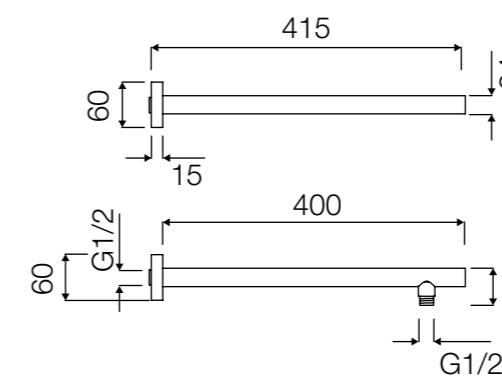

Set Tondo

black

caratteristiche_caratteristiche

SET DOCCIA COMPLETO

- Braccio a muro in ottone 40 cm
- Soffione Tondo Ø 23 cm (spessore 1,2 cm) in ABS
- Incasso doccia in ottone con deviatore a leva
- Doccetta in ABS
- Supporto a muro per doccetta
- Flessibile: 150 cm
- Materiale: Ottone
- Finitura: Nero Opaco

COMPLETE SHOWER SET

- Brass wall arm 40 cm
- Stainless steel rain shower head Tondo Ø 23 cm (spessore 1,2 cm) in ABS
- Brass built-in mixer with lever diverter
- ABS handheld shower head
- Wall support for handheld shower head
- Flexible hose: 150 cm
- Material: Brass
- Finish: Matt Black

colori_colors

nero matt
black matt

dettagli_details

HKSOF107N

Soffione tondo nero
Black round showerhead
20x20 cm

HKDOC133N

Doccetta tonda nera
Black round handheld showerhead

HKSUP123N

Supporto doccetta tondo nero
Black round handheld showerhead holder

HKAST13N

Asta a muro tonda nera
Black round wall-mounted shower arm

HKINC145N

Incasso doccia tondo nero
Black round recessed shower control