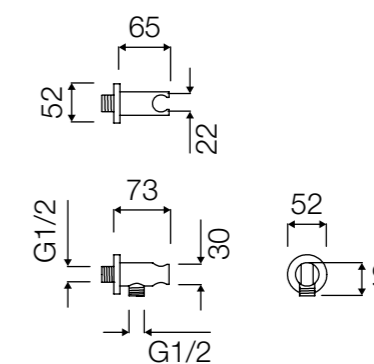

Set Tondo

black

caratteristiche_caratteristiche

SET DOCCIA COMPLETO

- Braccio a muro in ottone 40 cm
- Soffione Tondo Ø 23 cm (spessore 1,2 cm) in ABS
- Incasso doccia in ottone con deviatore a leva
- Doccetta in ABS
- Supporto a muro per doccetta
- Flessibile: 150 cm
- Materiale: Ottone
- Finitura: Nero Opaco

COMPLETE SHOWER SET

- Brass wall arm 40 cm
- Stainless steel rain shower head Tondo Ø 23 cm (spessore 1,2 cm) in ABS
- Brass built-in mixer with lever diverter
- ABS handheld shower head
- Wall support for handheld shower head
- Flexible hose: 150 cm
- Material: Brass
- Finish: Matt Black

colori_colors

nero matt
black matt

dettagli_details

HKSOF107N

Soffione tondo nero
Black round showerhead
20x20 cm

HKDOC133N

Doccetta tonda nera
Black round handheld showerhead

HKSUP123N

Supporto doccetta tondo nero
Black round handheld showerhead holder

HKAST13N

Asta a muro tonda nera
Black round wall-mounted shower arm

HKINC145N

Incasso doccia tondo nero
Black round recessed shower control