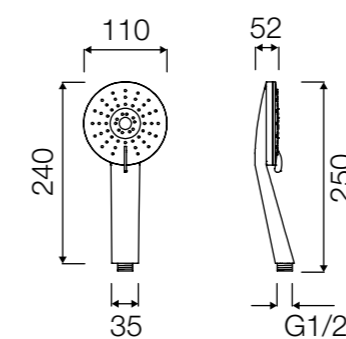

Set Tondo

black

caratteristiche_caratteristiche

SET DOCCIA COMPLETO

- Braccio a muro in ottone 40 cm
- Soffione Tondo Ø 23 cm (spessore 1,2 cm) in ABS
- Incasso doccia in ottone con deviatore a leva
- Doccetta in ABS
- Supporto a muro per doccetta
- Flessibile: 150 cm
- Materiale: Ottone
- Finitura: Nero Opaco

COMPLETE SHOWER SET

- Brass wall arm 40 cm
- Stainless steel rain shower head Tondo Ø 23 cm (spessore 1,2 cm) in ABS
- Brass built-in mixer with lever diverter
- ABS handheld shower head
- Wall support for handheld shower head
- Flexible hose: 150 cm
- Material: Brass
- Finish: Matt Black

colori_colors

nero matt
black matt

dettagli_details

HKSOF107N

Soffione tondo nero
Black round showerhead
20x20 cm

HKDOC133N

Doccetta tonda nera
Black round handheld showerhead

HKSUP123N

Supporto doccetta tondo nero
Black round handheld showerhead holder

HKAST13N

Asta a muro tonda nera
Black round wall-mounted shower arm

HKINC145N

Incasso doccia tondo nero
Black round recessed shower control