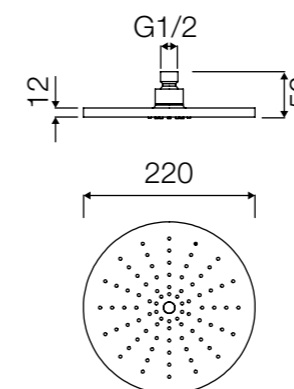

Set Tondo

black

caratteristiche_caratteristiche

SET DOCCIA COMPLETO

- Braccio a muro in ottone 40 cm
- Soffione Tondo Ø 23 cm (spessore 1,2 cm) in ABS
- Incasso doccia in ottone con deviatore a leva
- Doccetta in ABS
- Supporto a muro per doccetta
- Flessibile: 150 cm
- Materiale: Ottone
- Finitura: Nero Opaco

COMPLETE SHOWER SET

- Brass wall arm 40 cm
- Stainless steel rain shower head Tondo Ø 23 cm (spessore 1,2 cm) in ABS
- Brass built-in mixer with lever diverter
- ABS handheld shower head
- Wall support for handheld shower head
- Flexible hose: 150 cm
- Material: Brass
- Finish: Matt Black

colori_colors

nero matt
black matt

dettagli_details

HKSOF107N

Soffione tondo nero
Black round showerhead
20x20 cm

HKDOC133N

Doccetta tonda nera
Black round handheld showerhead

HKSUP123N

Supporto doccetta tondo nero
Black round handheld showerhead holder

HKAST13N

Asta a muro tonda nera
Black round wall-mounted shower arm

HKINC145N

Incasso doccia tondo nero
Black round recessed shower control